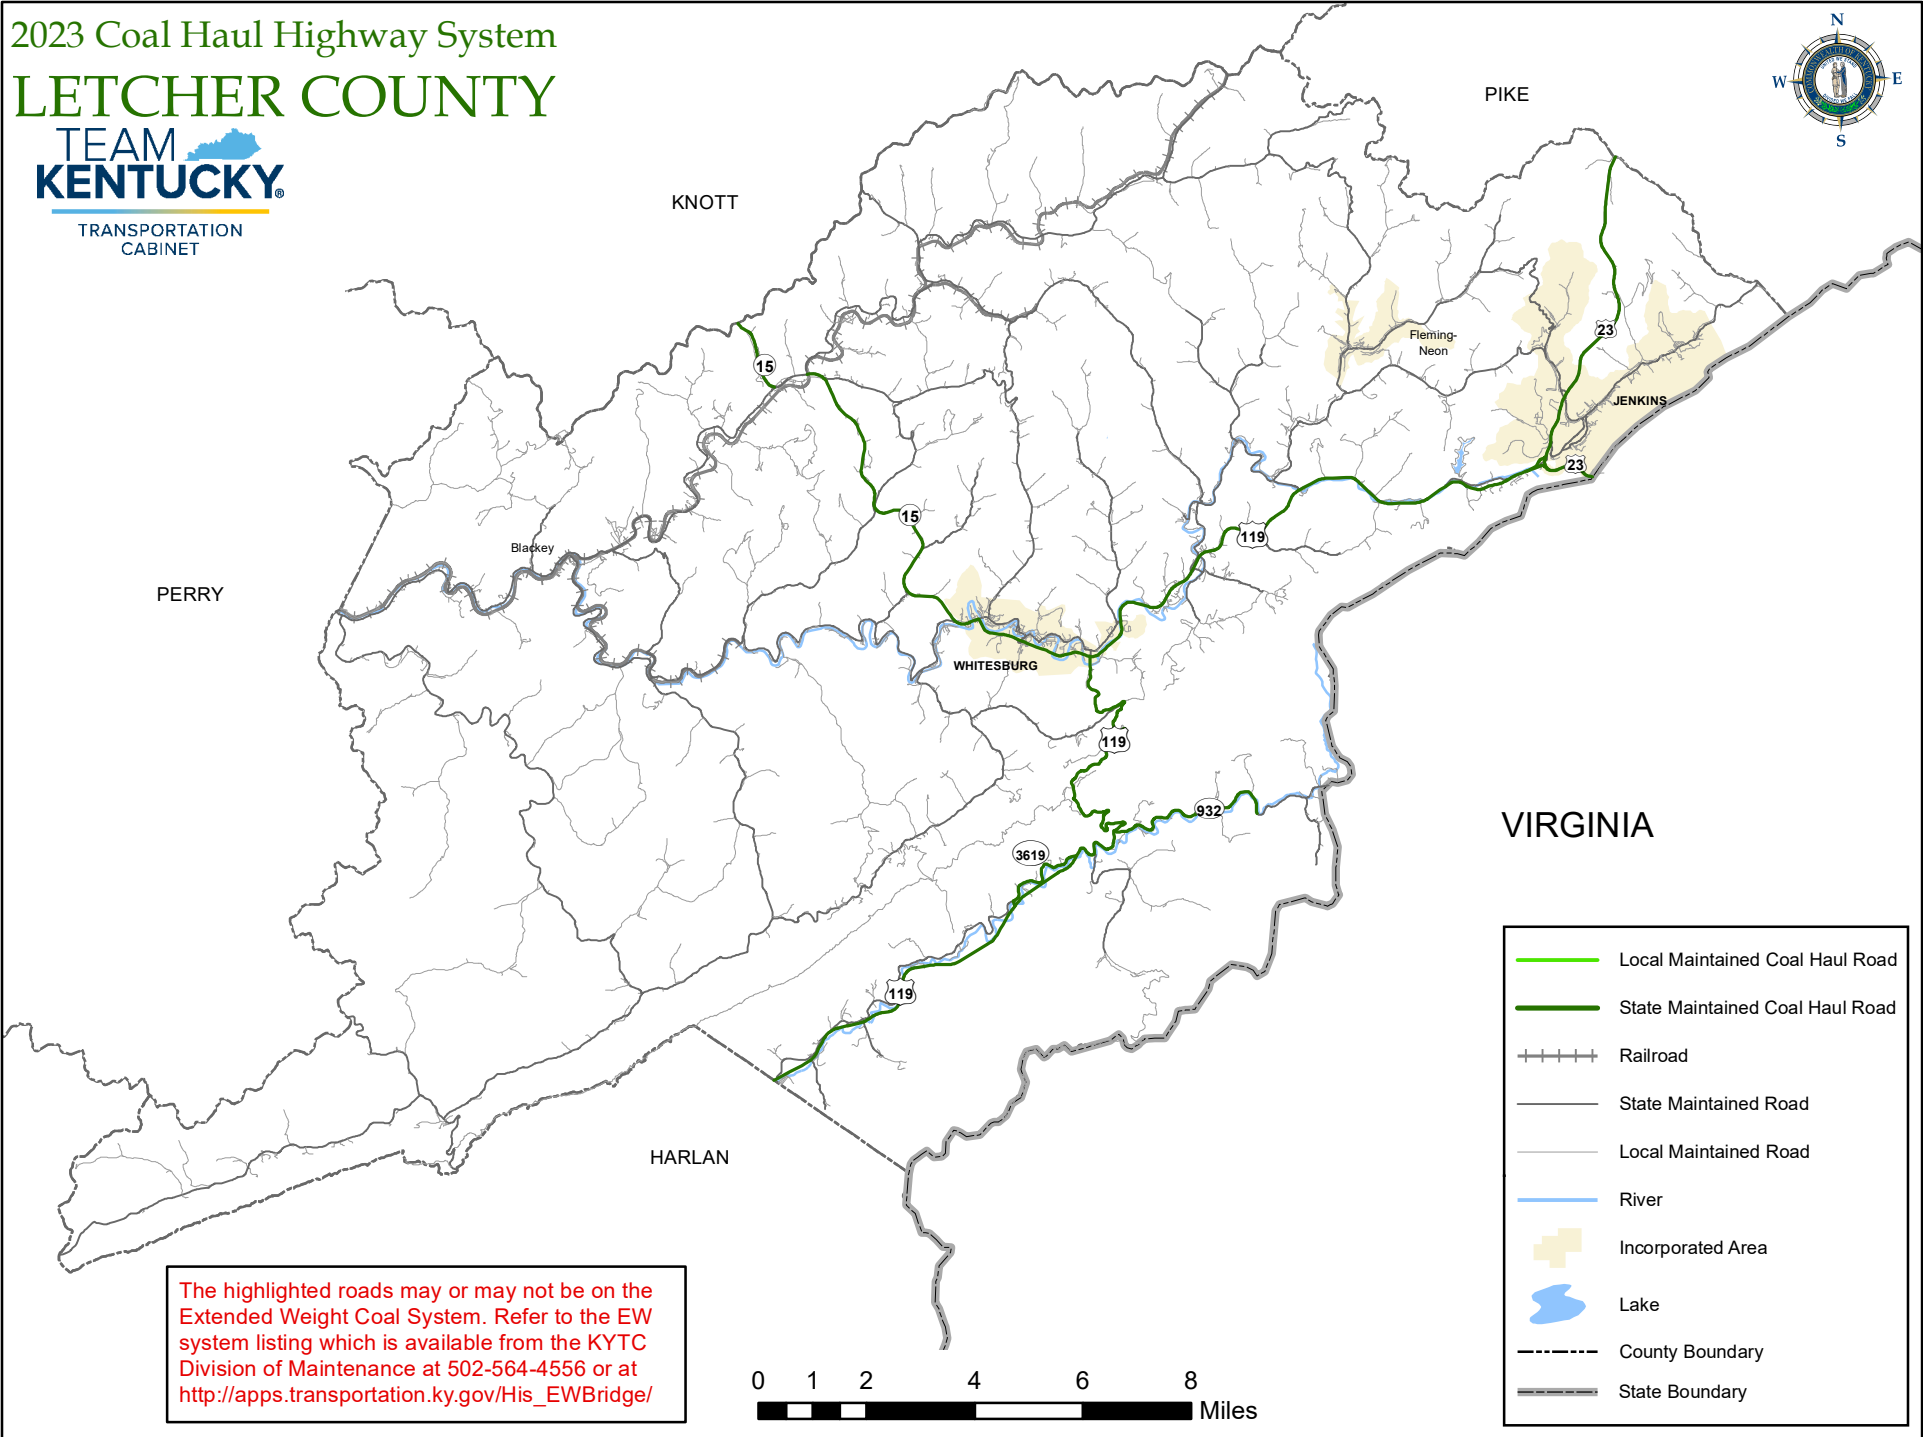

# 2023 Coal Haul Highway System LETCHER COUNTY

The highlighted roads may or may not be on the Extended Weight Coal System. Refer to the EW system listing which is available from the KYTC Division of Maintenance at 502-564-4556 or at [http://apps.transportation.ky.gov/His\\_EWBridge/](http://apps.transportation.ky.gov/His_EWBridge/)